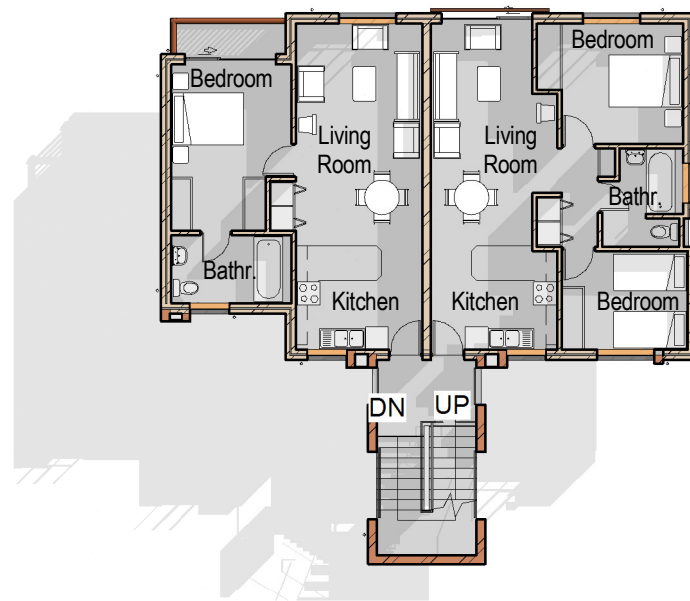

1 Ground Floor
1 : 200

2 1st & 2nd
1 : 200

Townhouses on erf 2635 Ellisras Type 4
UNIQUON WONINGS

Sketchplan
Scale 1 : 200

Project number
2008-427
Drawing number
A3s 100/4
21 August 2009